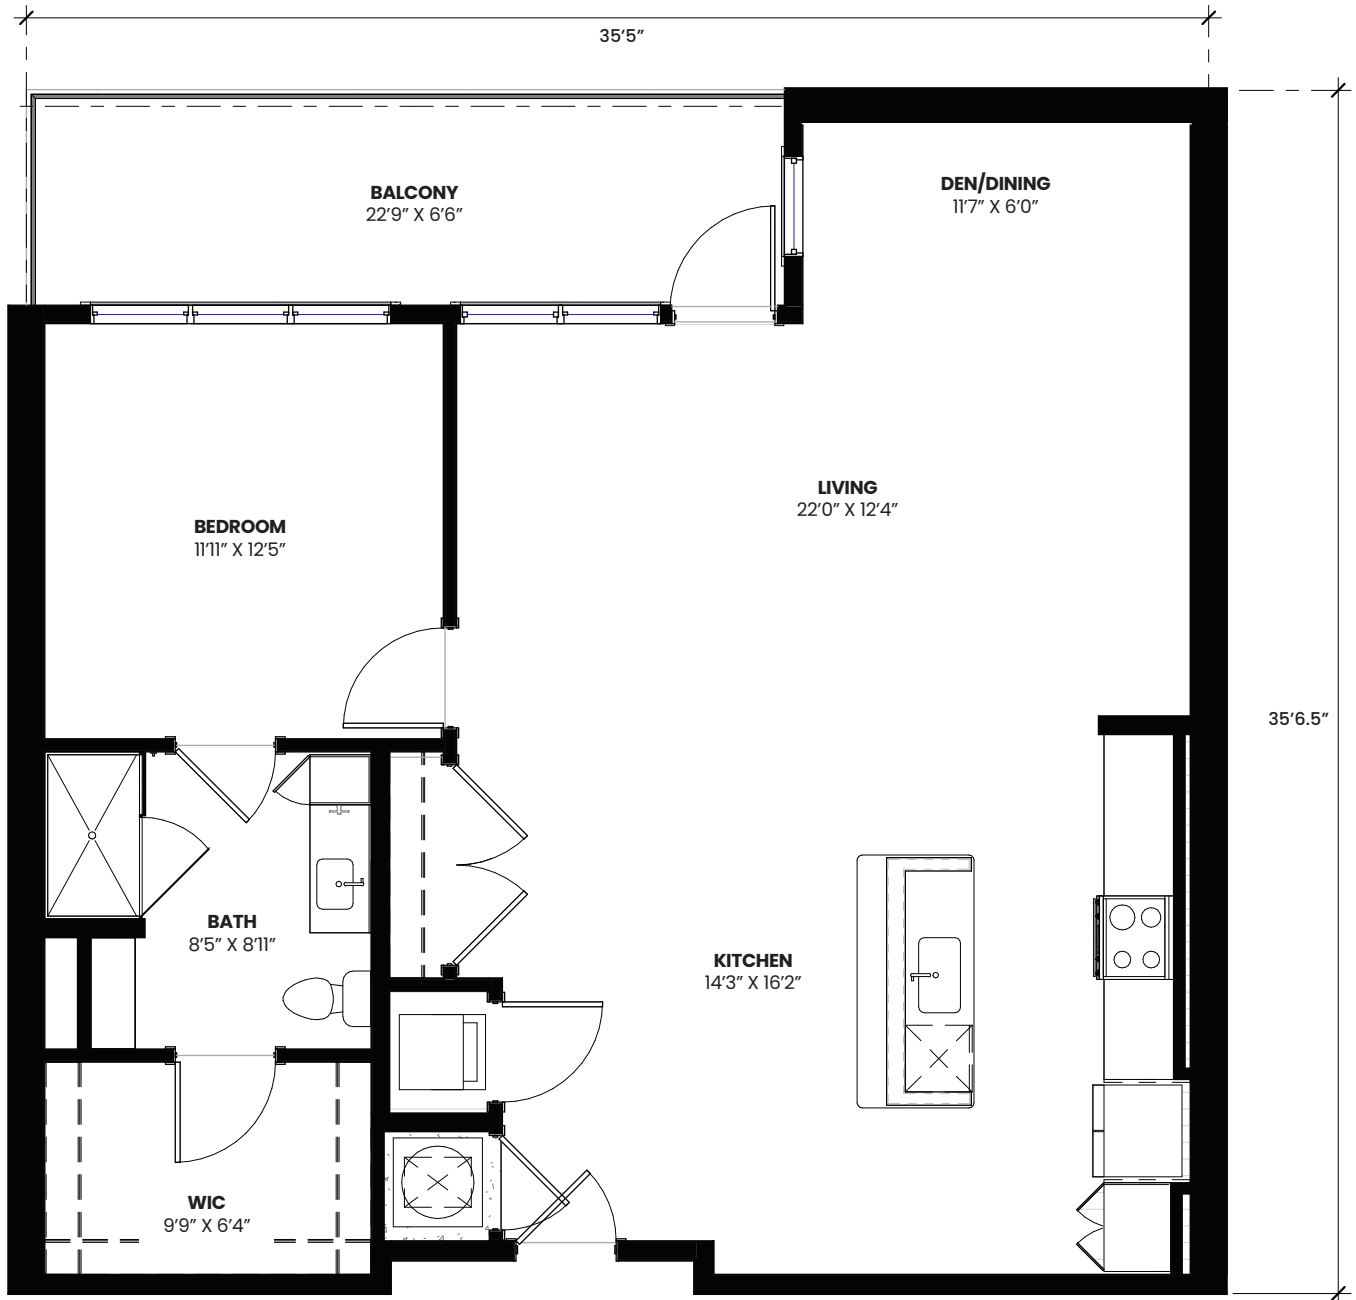

# the LOOKOUT

One Bedroom with Den/Dining & Balcony  
(1,112 square feet)

Room sizes are approximate. Size and dimensions vary.

**BellaAge.org**

22 S. Center Street, Hickory, NC 28602 | 828.465.8014

**BellaAge**  
**HICKORY**