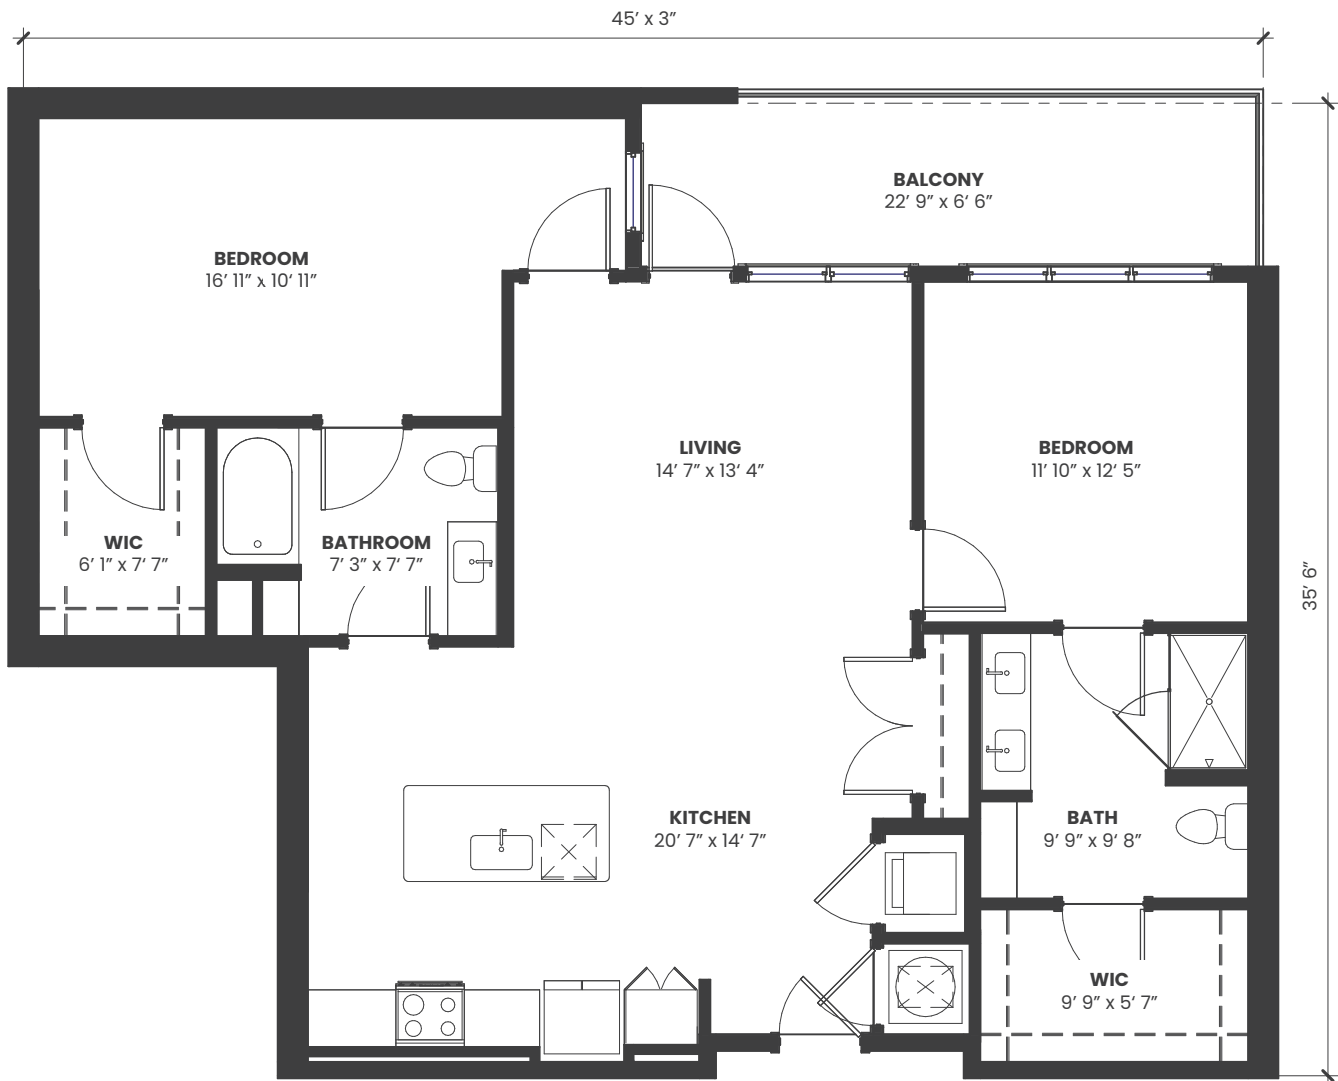

the WYLIE

Two Bedroom, Two Bath with Balcony
(1,309 square feet)

Room sizes are approximate. Size and dimensions vary.

BellaAge.org

22 S. Center Street, Hickory, NC 28602 | 828.465.8014

BellaAge
HICKORY

An EveryAge[®] Lifestyle Community