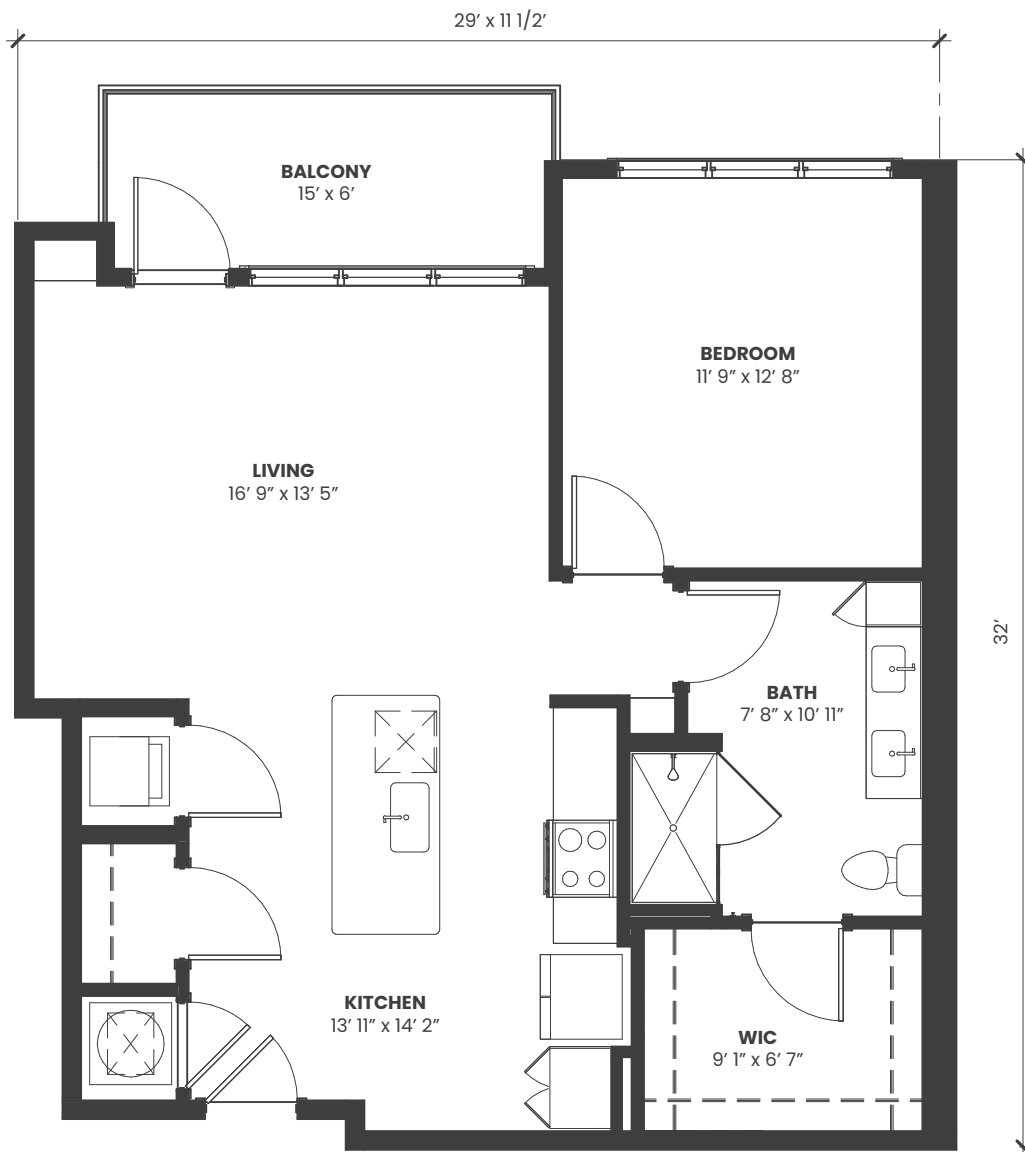

# the WATEREE

One Bedroom with Balcony  
(872 square feet)

Room sizes are approximate. Size and dimensions vary.

[BellaAge.org](http://BellaAge.org)

22 S. Center Street, Hickory, NC 28602 | 828.465.8014

**BellaAge**  
**HICKORY**