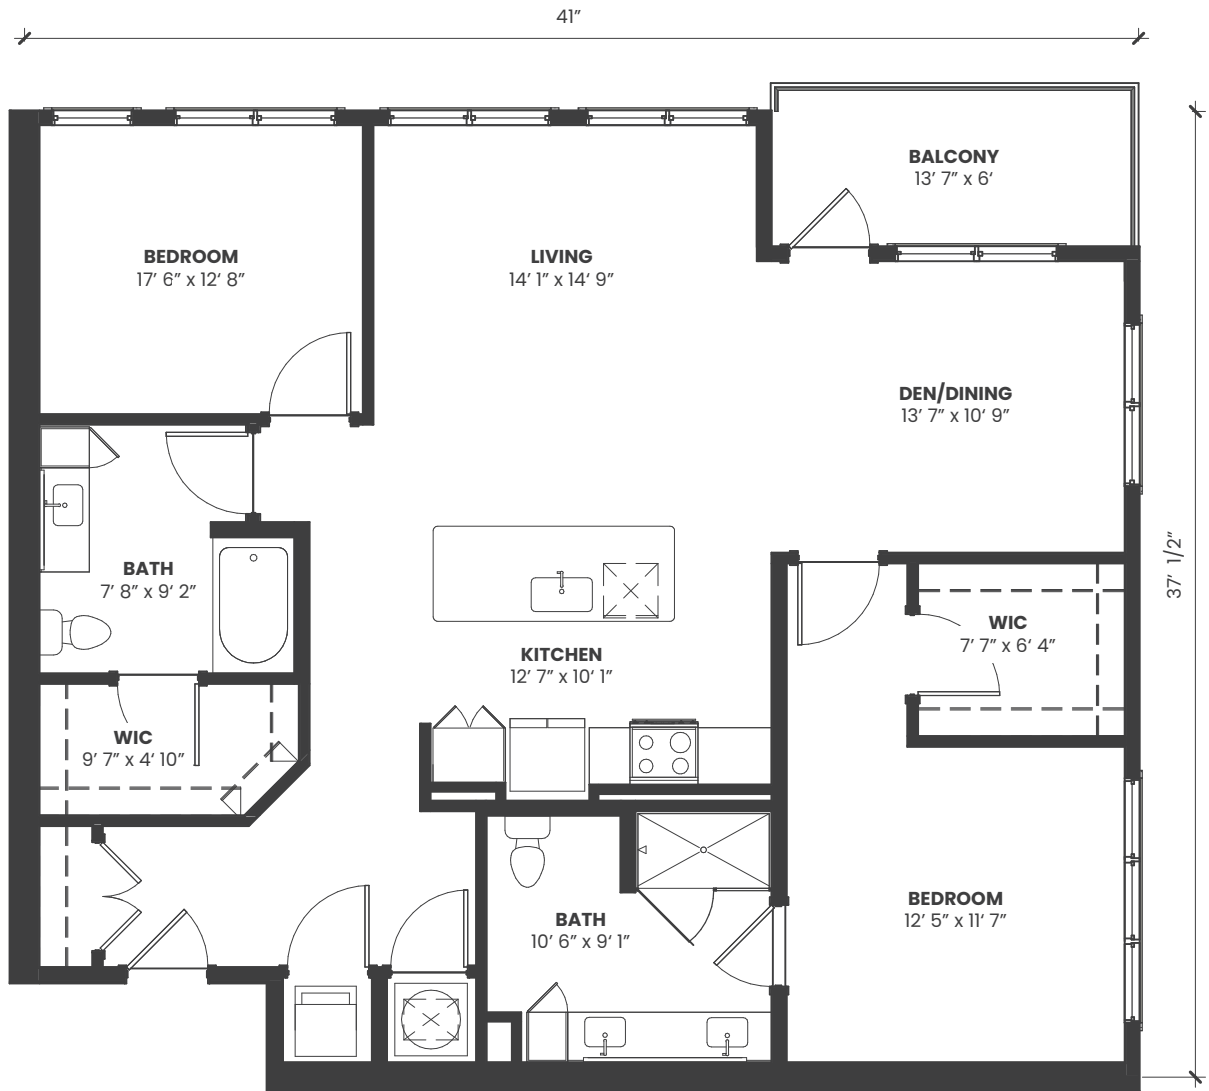

the NORMAN

Two Bedroom, Two Bath with Den/Dining & Balcony
(1,358 square feet)

Room sizes are approximate. Size and dimensions vary.

BellaAge.org

22 S. Center Street, Hickory, NC 28602 | 828.465.8014

BellaAge
HICKORY