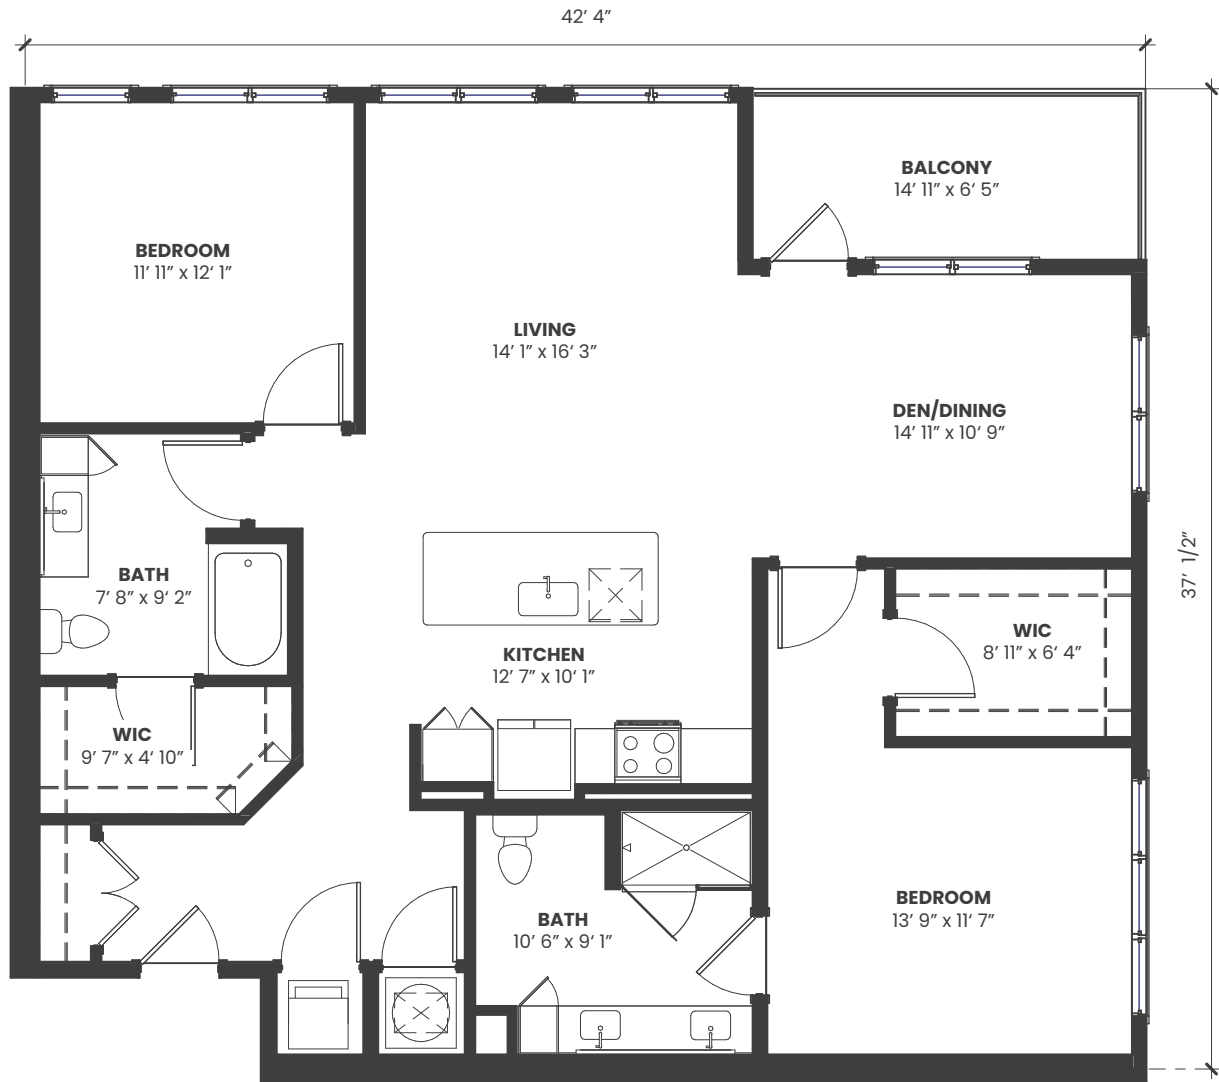

# the NORMAN plus

Two Bedroom, Two Bath with Den/Dining & Balcony  
(1,440 square feet)

Room sizes are approximate. Size and dimensions vary.

**BellaAge.org**

22 S. Center Street, Hickory, NC 28602 | 828.465.8014