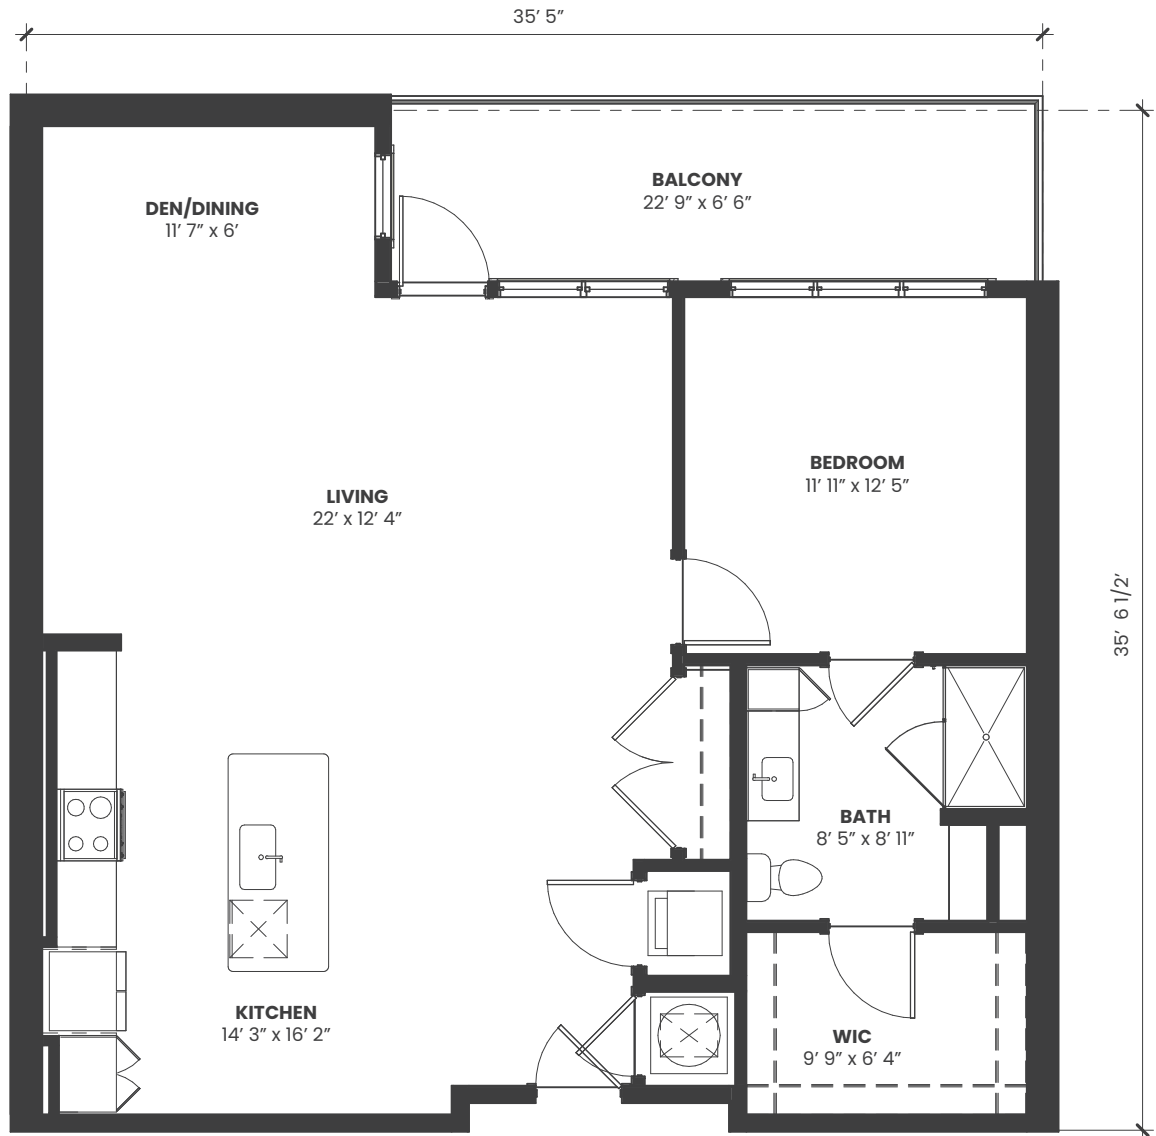

the LOOKOUT

One Bedroom with Den/Dining & Balcony
(1,112 square feet)

Room sizes are approximate. Size and dimensions vary.

BellaAge.org

22 S. Center Street, Hickory, NC 28602 | 828.465.8014

**BellaAge
HICKORY**