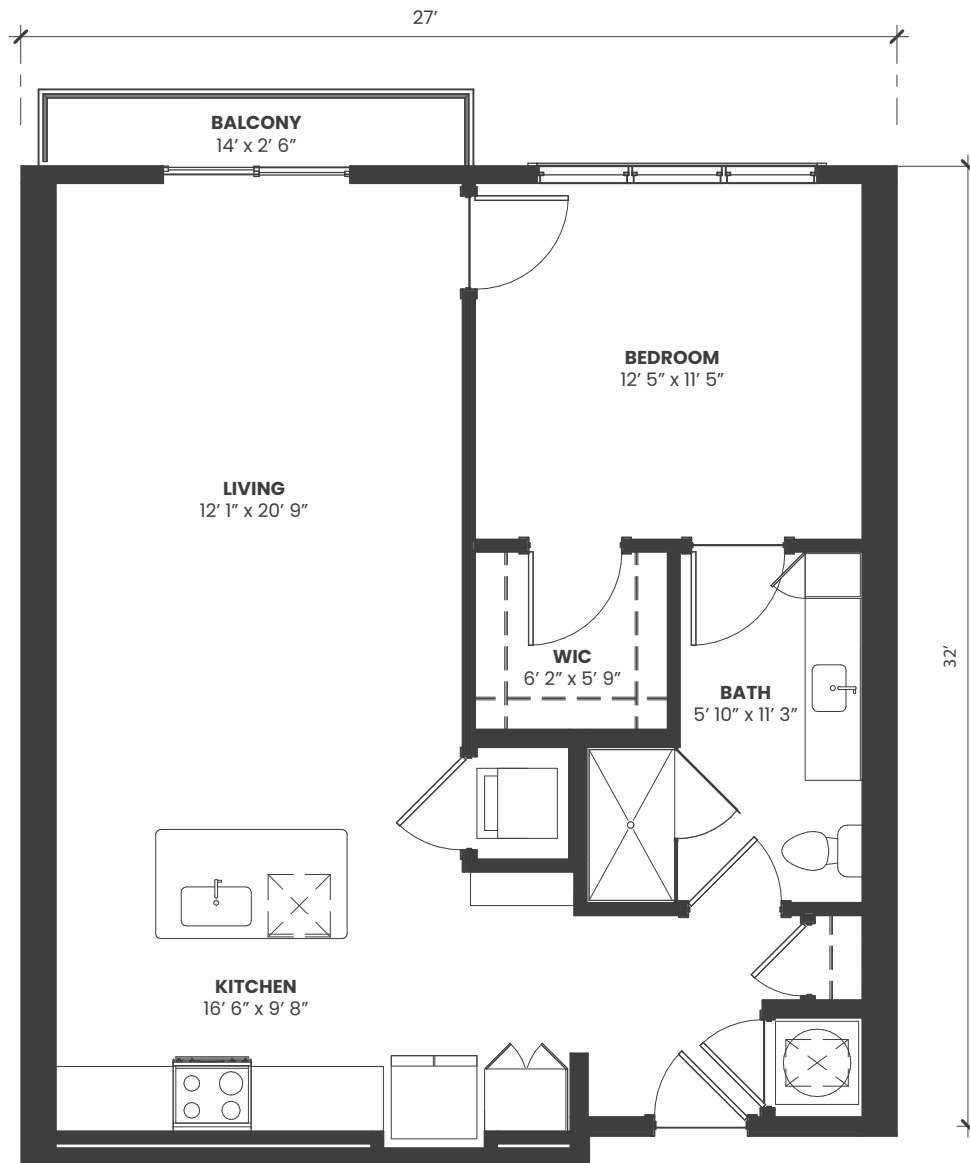

the JAMES

One Bedroom with Juliette Balcony
(855 square feet)

Room sizes are approximate. Size and dimensions vary.

BellaAge.org

22 S. Center Street, Hickory, NC 28602 | 828.465.8014

BellaAge
HICKORY

An EveryAge™ Lifestyle Community