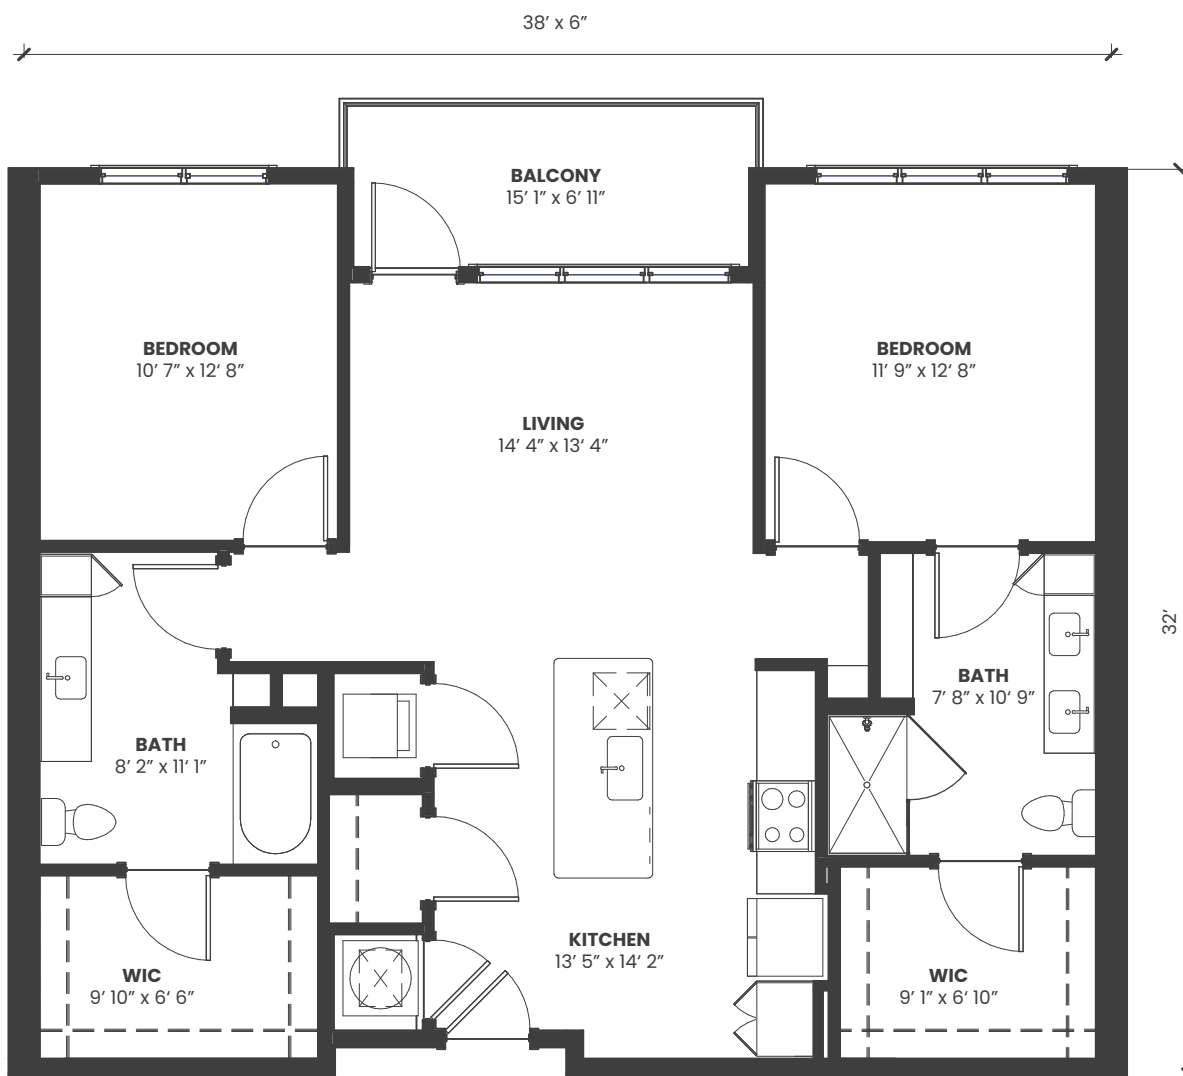

the HICKORY

Two Bedroom, Two Bath with Balcony
(1,174 square feet)

Room sizes are approximate. Size and dimensions vary.

BellaAge.org

22 S. Center Street, Hickory, NC 28602 | 828.465.8014

BellaAge
HICKORY

An EveryAge™ Lifestyle Community