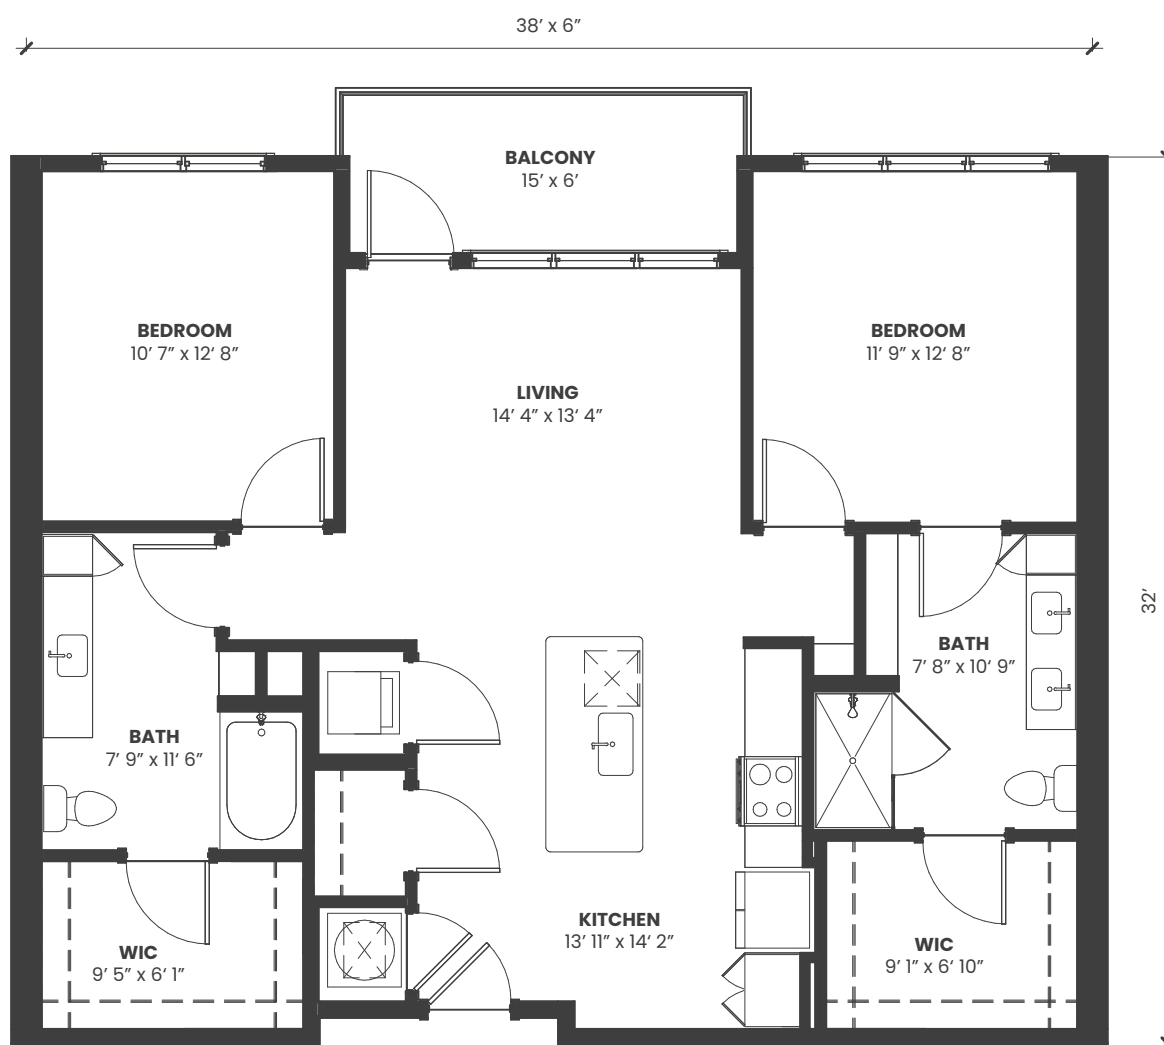

the HICKORY

Two Bedroom, Two Bath with Balcony
(1,174 square feet)

Room sizes are approximate. Size and dimensions vary.

BellaAge.org

22 S. Center Street, Hickory, NC 28602 | 828.465.8014

BellaAge
HICKORY

An EveryAge™ Lifestyle Community