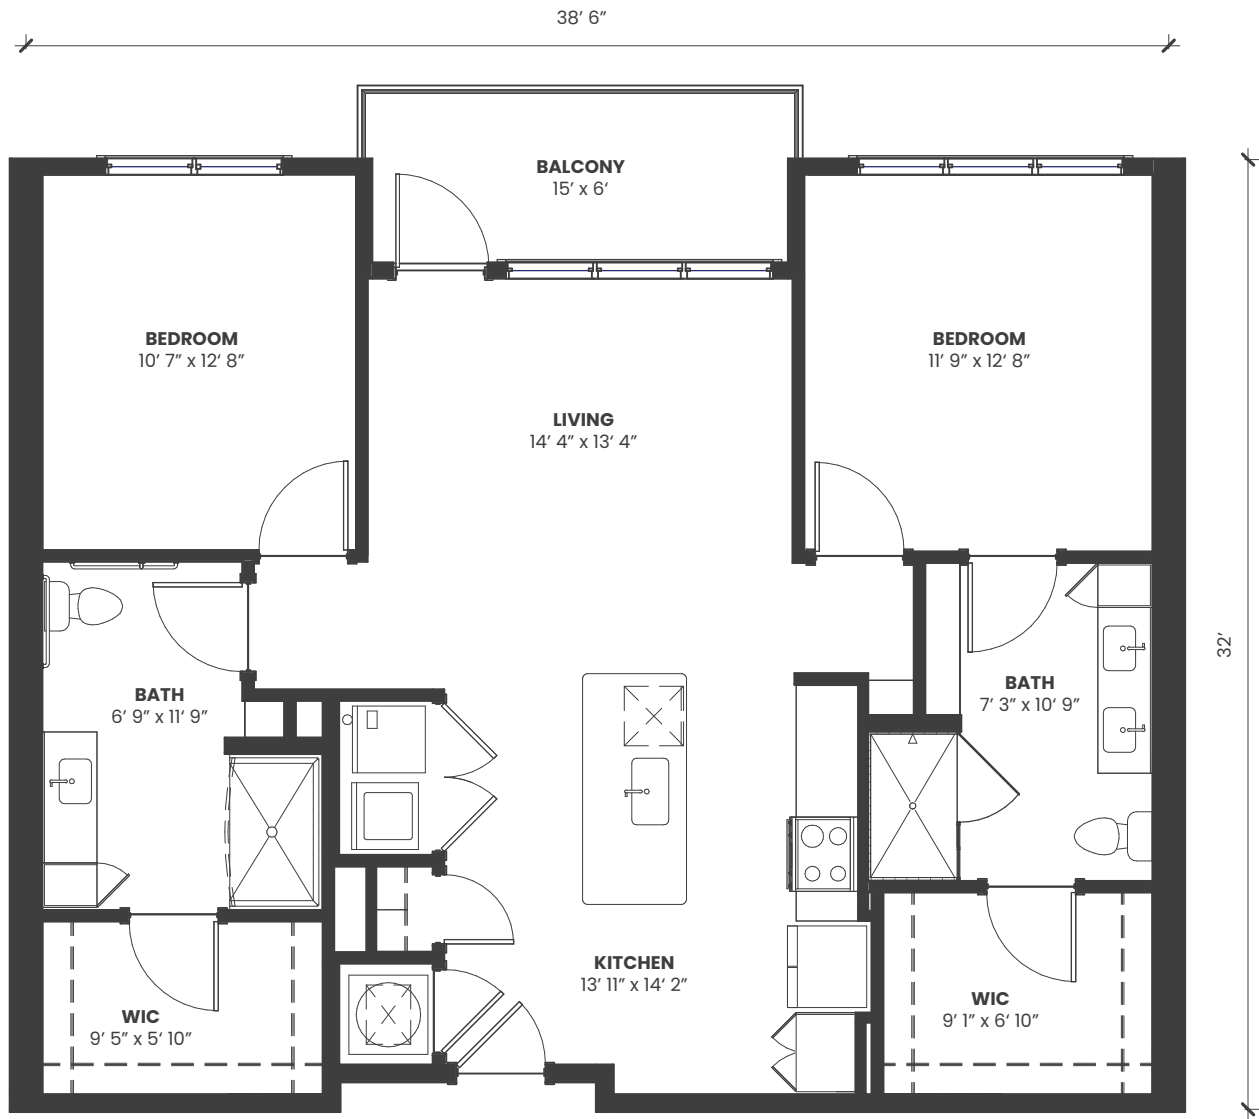

the HICKORY

Two Bedroom, Two Bath with Balcony
(1,174 square feet)

ADA COMPLIANT

Room sizes are approximate. Size and dimensions vary.