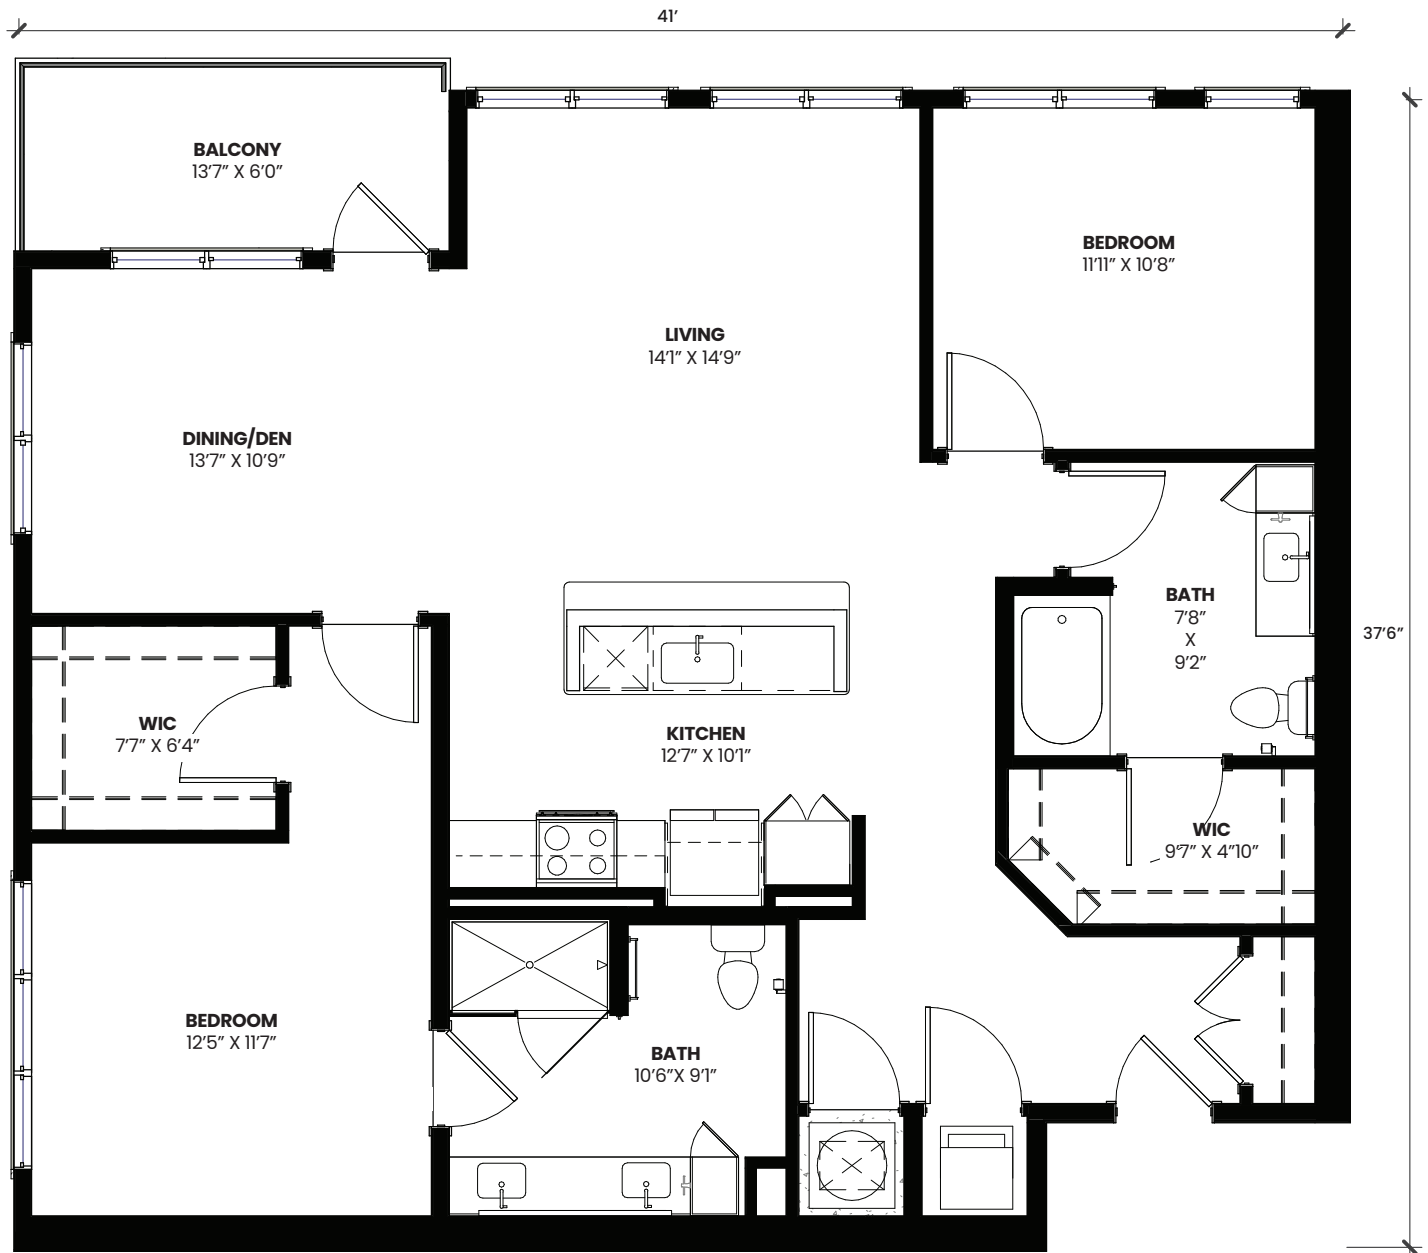

the NORMAN

Two Bedroom, Two Bath with Den/Dining & Balcony
(1,358 square feet)

Room sizes are approximate. Size and dimensions vary.

BellaAge.org

22 S. Center Street, Hickory, NC 28602 | 828.465.8014

BellaAge
HICKORY